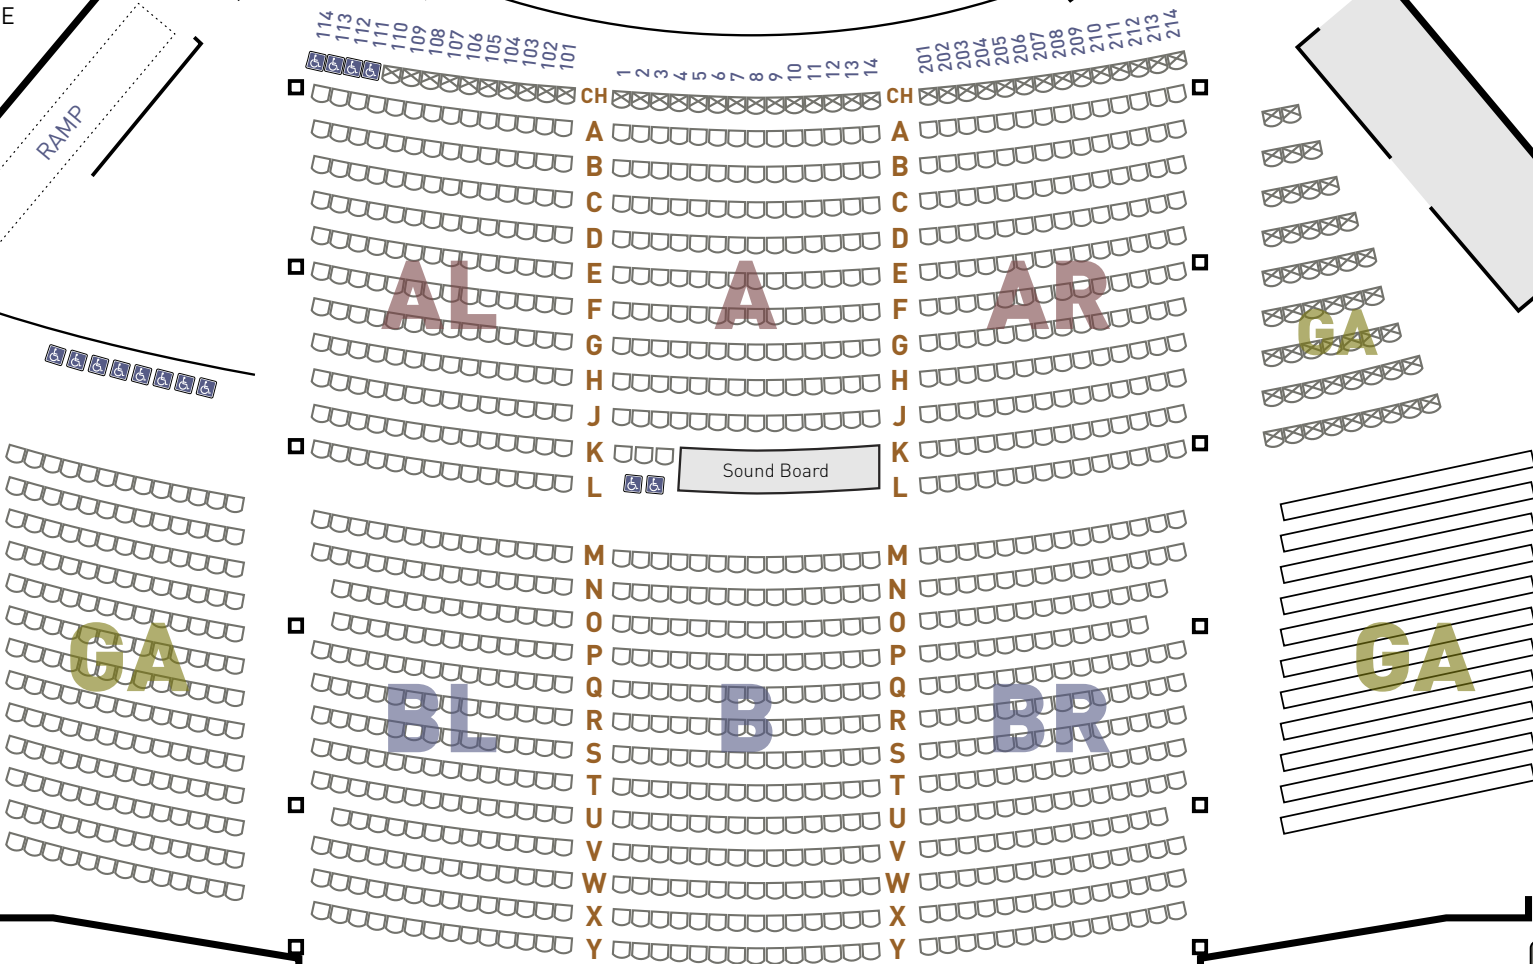

CHAUTAUQUA AUDITORIUM

-  Theater Seat
-  Chair
-  Accessible & Companion Locations
-  Wooden Bench
-  Post

Restrooms are located in the Dining Hall

EXIT

STAGE

 SOUTH ENTRANCE

RAMP

EXIT

NORTH ENTRANCE

EXIT

EXIT

EXIT

EXIT